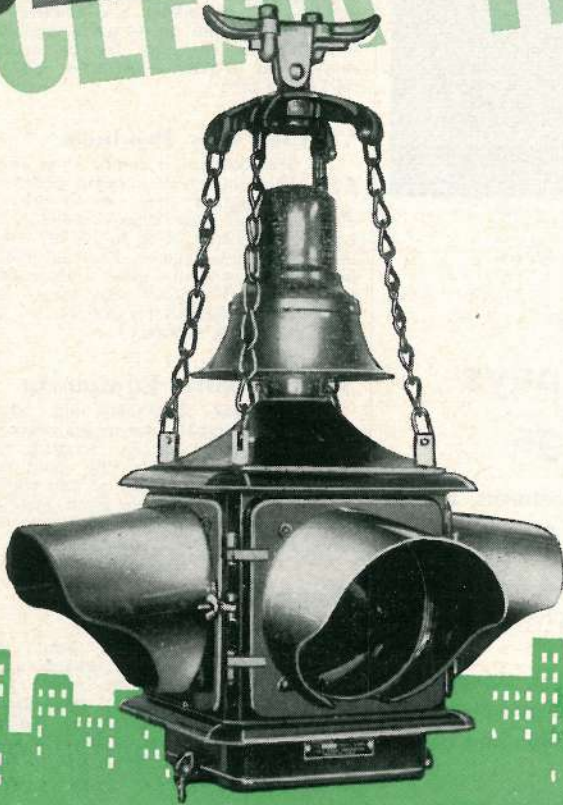

CLEAR THE LANE

say it
twice with this
EAGLE

BEACON SIREN

Drivers see the flashing light over the noise of traffic and car radios, hear the siren warning though vision may be obscured. This double-warning, double-safety unit may be suspended at fire lane intersections, or mounted on mast arm or post top. Non adjustable beacon-siren like that shown may have flasher mounted internally.

Directionally adjustable units also available, for post top mounting only. For complete details on Eagle Beacon-Siren units and related equipment send coupon today.

EAGLE

EAGLE SIGNAL CORPORATION
Municipal Division Moline, Illinois
Eagle equipment saves lives . . . saves time

RELATED EQUIPMENT

TIME LIMIT SWITCH

Controls beacon-siren "on" interval. Adjusts from 2 seconds to 20 minutes.

PUSH BUTTON SWITCH

Weatherproof, actuates Time Limit Switch shown above.

TWO-CIRCUIT FLASHER SET